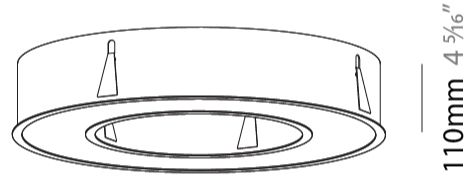

GENERAL

Series: Glorious
Subseries: Glorious
Brand: Prolicht
Division: Architectural
Mounting Type: Recessed
Mounting Location: Ceiling
Subcategory: Ambient

PHYSICAL

Shape: Round
Diameter (mm): 770
Diameter (in): 30 ⁵ / ₁₆
Height (mm): 110
Height (in): 4 ⁵ / ₁₆
Min. Recessing Depth (mm): 120
Min. Recessing Depth (in): 4 ³ / ₄
Light Distribution: Direct
Weight (kg): 9.285
Weight (lbs): 20.47
Diffuser: PMMA - Opal or Micro-Prism
Fixture Finish: SSR / BKV / CWI / CRY / HAB / LAG / UFT / ITA / RUA / RUR / MIC / FTG / MYG / TWT / LOD / PUS / FRO / FUP / KIA / POP / BLS / SPG / MEY / GOH / GUM / CHC / COM / ABZ / JAG / OBR / MOS / ROR
Fixture Material: Aluminum
Cut-out Measurements: 760mm / 29 15/16" x 440mm / 17 5/16"

Ø 428mm 16 ⁷/₈ "

Ø 770mm 30 ⁵/₁₆ "

110mm 4 ⁵/₁₆ "

760mm x 440mm
29 ¹⁵/₁₆" x 17 ⁵/₁₆"

120mm
4 ³/₄"

10 - 15mm
³/₈" - ⁹/₁₆"

A37500-

PROJECT _____